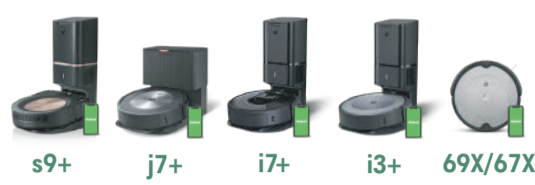

The iRobot Gift Guide

Our Best Robot Vacuum For Your Lifestyle

Roomba Robot Vacuums

Braava jet Robot Mop

	s9+	j7+	i7+	i3+	69X/67X	m6
Best robot vacuums for pet hair	40x*	10x*	10x*	10x*	Standard	
Best self-emptying robot vacuums	✓					✓
Best high-end tech robot vacuums	✓	✓	✓	✓		✓
Best robot vacuums for carpet	✓	✓	✓	✓	✓	
Best robot vacuum for hardwood floors	Rubber Brushes	Rubber Brushes	Rubber Brushes	Rubber Brushes	Bristle Brushes	
Best robot mop	Smart Recharge	Smart Recharge	Smart Recharge	✓		Smart Recharge

Performance

Roomba Robot Vacuums

Braava jet* Robot Mop

	s9+	j7+	i7+	i3+	69X/67X	m6
Suction power	40x*	10x*	10x*	10x*	Standard	
Specialized corner clean	✓					✓
Navigates in neat rows	✓	✓	✓	✓		✓
Dirt Detect™ Technology: cleans dirtier spots more thoroughly	✓	✓	✓	✓	✓	
Dual Multi-Surface Brushes	Rubber Brushes	Rubber Brushes	Rubber Brushes	Rubber Brushes	Bristle Brushes	
Recharge and Resume	Smart Recharge & Resume	Smart Recharge & Resume	Smart Recharge & Resume	✓		Smart Recharge & Resume
Clean Base® Automatic Dirt Disposal	✓	✓	✓	✓		
Floor type	Carpet & Hard Floors	Carpet & Hard Floors	Carpet & Hard Floors	Carpet & Hard Floors	Carpet & Hard Floors	Finished Hard Floors
Mopping	Syncs with Braava jet® m6	Syncs with Braava jet® m6	Syncs with Braava jet® m6	Syncs with Braava jet® m6		2 Modes w/ Precision Jet Spray

Powered by iRobot Genius

Roomba Robot Vacuums

Braava jet* Robot Mop

	s9+	j7+	i7+	i3+	69X/67X	m6
Avoids obstacles like cords and pet waste with PrecisionVision Navigation		✓				
Targeted area cleaning: choose small areas within rooms to clean or avoid	✓	✓	✓			✓
Targeted room cleaning: choose rooms to clean	✓	✓	✓			✓
Seasonal & personalized cleaning suggestions	✓	✓	✓	✓	✓	✓
Create favorite cleaning routines	✓	✓	✓	✓	✓	✓
Compatible with Alexa/Google*	✓	✓	✓	✓	✓	✓